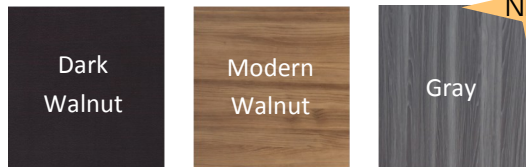

Reception

Reception Seating for Great First Impressions

HU-H953 Club Chair \$570

This contemporary, curved club chair is stocked in black and gray with chrome legs. Dimensions are 23w x 30h x 20d 19" W between the arms. Specify Black or Gray.

NEW

ELS 660 End Table \$175

Stylish and unique end table in Dark Walnut and Modern Walnut. 20"h x 20"d

ELS 659 Coffee Table \$395

Cool new coffee table available in Dark Walnut and Modern Walnut. 48"w x 16"h x 20"d