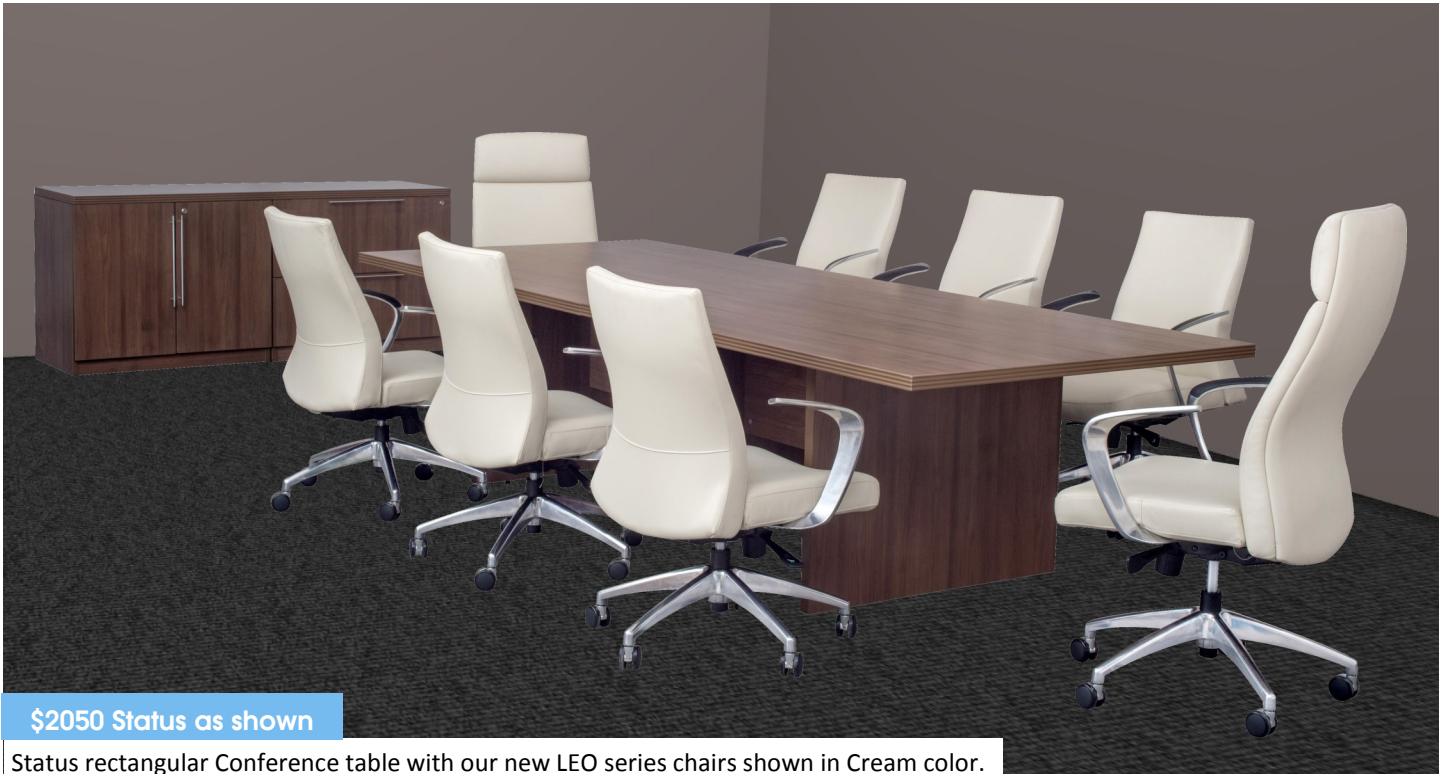

Status

$2050 Status as shown

Status rectangular Conference table with our new LEO series chairs shown in Cream color.

Rectangular Conference Tables

S635-Rect- 6' - $600

S636-Rect-8' - $800

S637-Rect-10' - $950

S638-Rect-12' - $1200

LEO-2001 High Back Chair $650

LEO-2002 Mid Back Chair $600